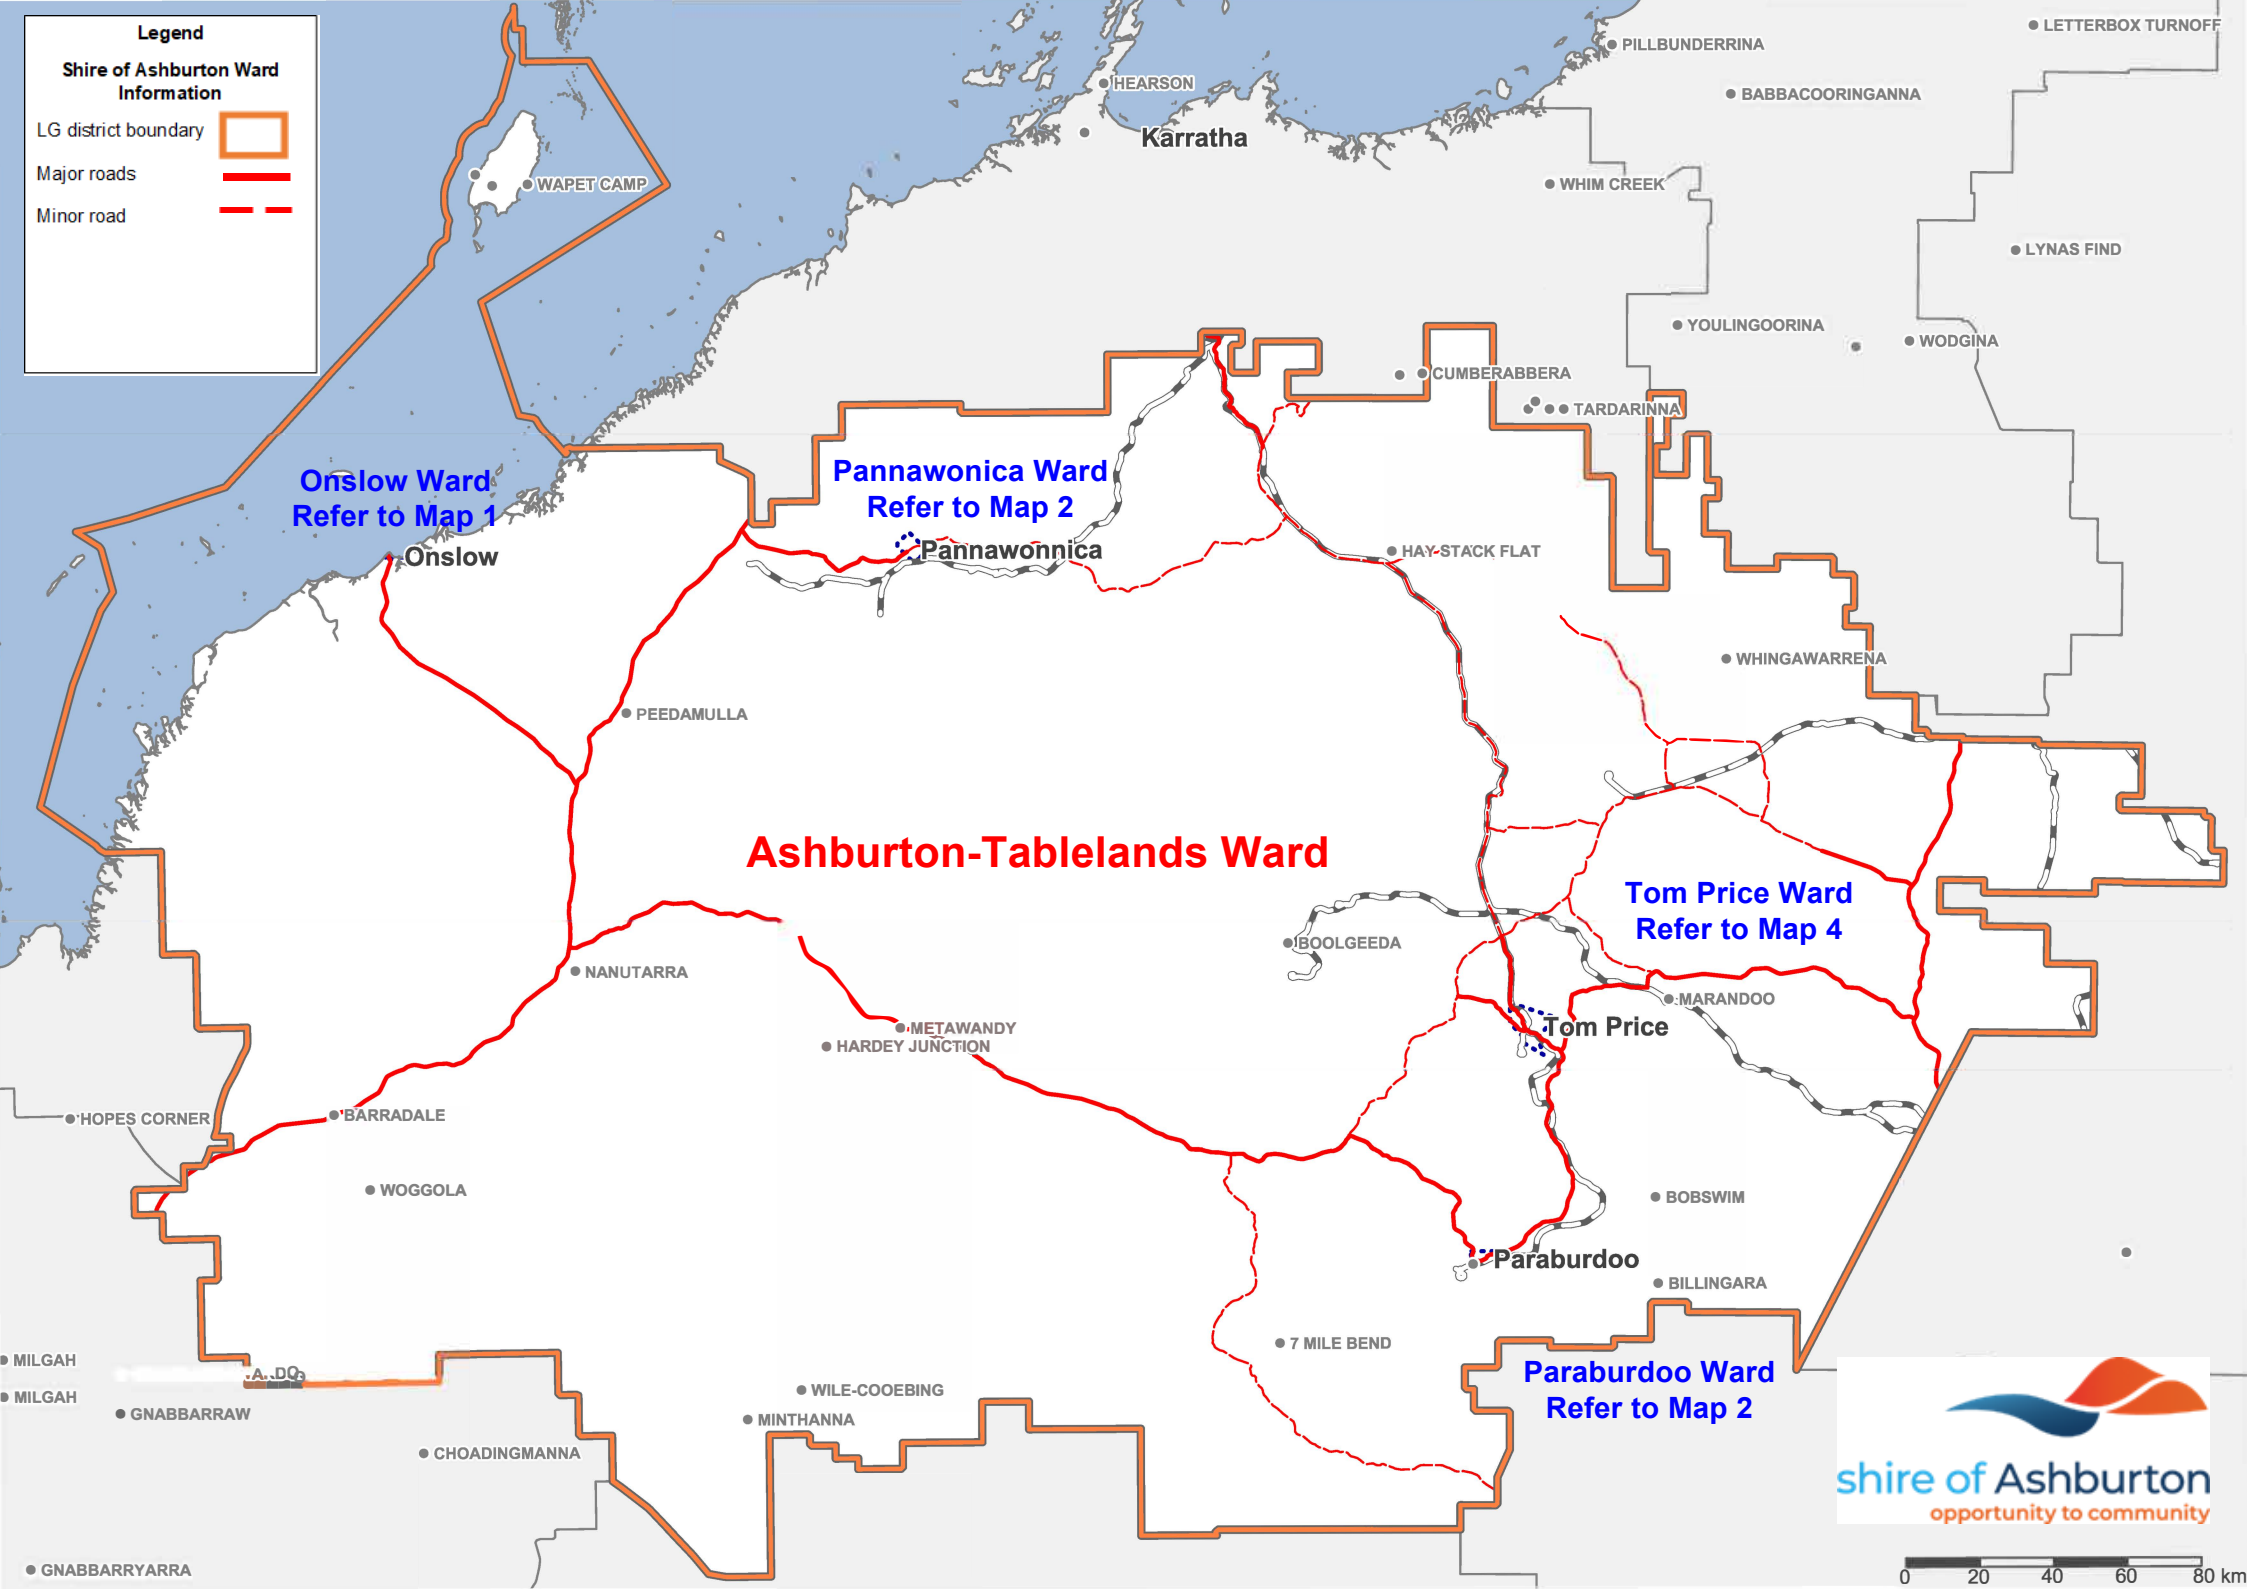

Legend

Shire of Ashburton Ward Information

LG district boundary 

Major roads 

Minor road 

Onslow Ward

Ward Boundary

LGA