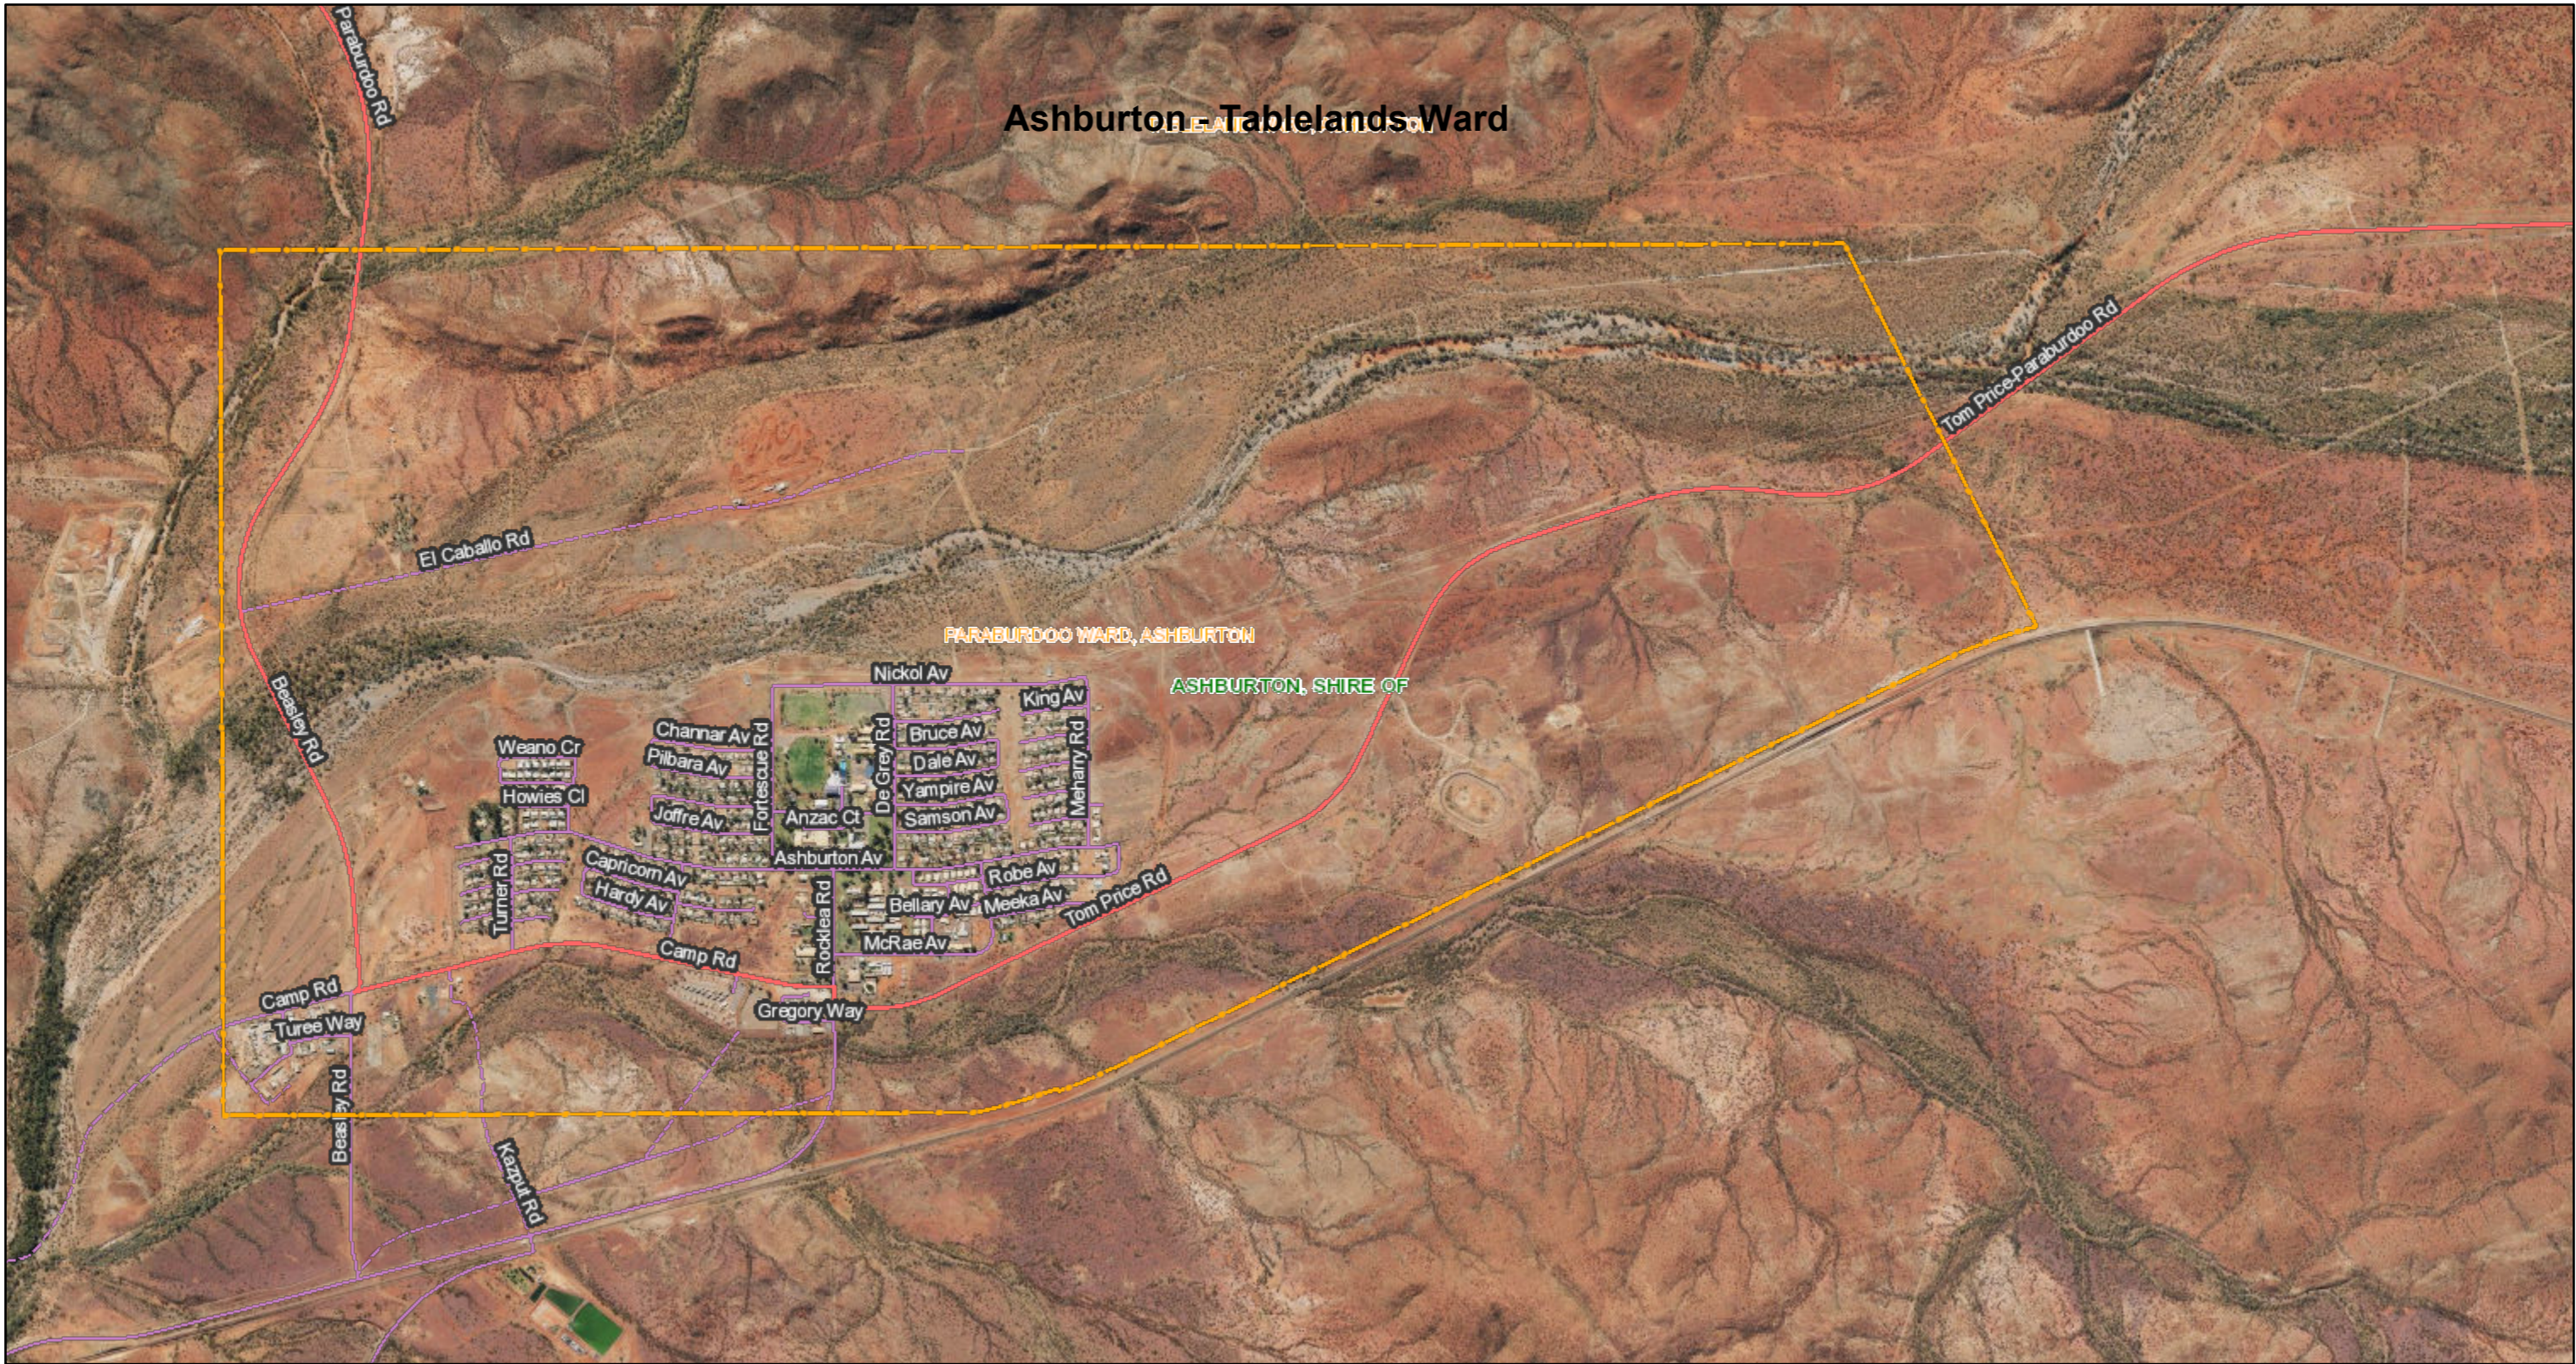

State Highway, Unsealed

1:89,097

shire of Ashburton
opportunity to community

Pannawonica Ward

Ward Boundary

LGA

Main Roads

Main, Sealed

Paraburdoo Ward

- Ward Boundary
- LGA
- Minor Roads
 - Minor, Sealed

- Minor, Unsealed
- Main Roads
 - Main, Sealed
 - Main, Unsealed
- Freeways & Highways
 - Freeway, Sealed
 - Freeway, Sealed, Underground
 - National Highway, Sealed

- State Highway, Sealed
- State Highway, Unsealed

Tom Price Ward

Ward Boundary

LGA

Main Roads

Main, Sealed

Main, Unsealed

Freeways & Highways

Freeway, Sealed

Freeway, Sealed, Underground

National Highway, Sealed

State Highway, Sealed

State Highway, Unsealed

1:89,097